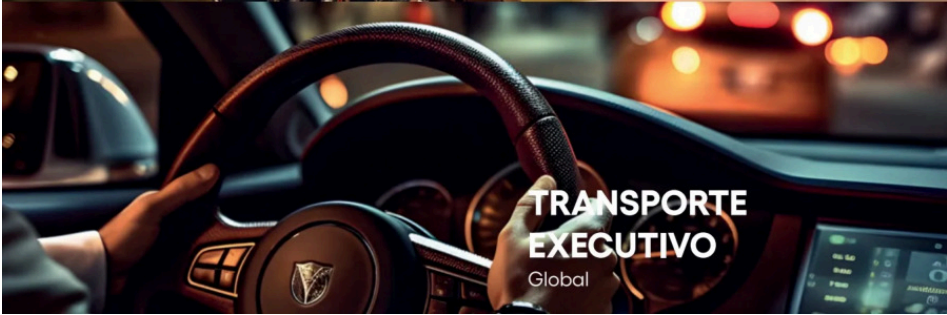

TRANSPORTE EXECUTIVO

Global